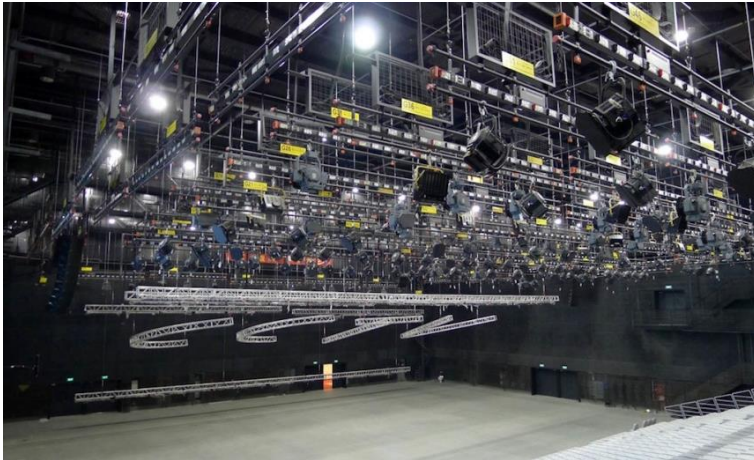

2000m² TV Studio

China Central Television

Showcase

Television

Flexible motorized trusses: in the form of the letters "C-C-T-V".

Power machinery: to lift up to 51 tonnes of lighting equipment.

Lighting hoists are controlled by an intuitive hoisting controller.

Smart Dimming: control with a simple touch screen.

A new studio lighting standard

China Central Television (CCTV) had been expanding greatly, in competition with major international television and news service providers, a new headquarters was designed and completed by the renowned OMA and Arup in 2012, forming a landscape of public entertainment, outdoor filming areas, and production studios in the new Beijing central business district.

This lighting system in Studio E01 sets the industry-leading standard in China with highlights such as:

- **Flexible Motorised Trusses**
4 signature suspension trusses in the form of the letters "CCTV" give lighting flexibility for different production requirements. They can be hoisted, programmed, and remote-controlled by a hoist controller.
- **Powerful Machinery**
86 Motorised Drum Winches were installed to provide stable support for lifting over 51 tonnes of lighting equipment up to the ceiling.
- **Intuitive Hoisting Control**
The movement of lighting fixtures is in precise control on an LCD touch screen display in a simulated floor plan interface.
- **Smart Dimming**
Intelligent Dimmer Racks feature a touch screen display, providing real-time operation status and can be controlled with a simple touch.